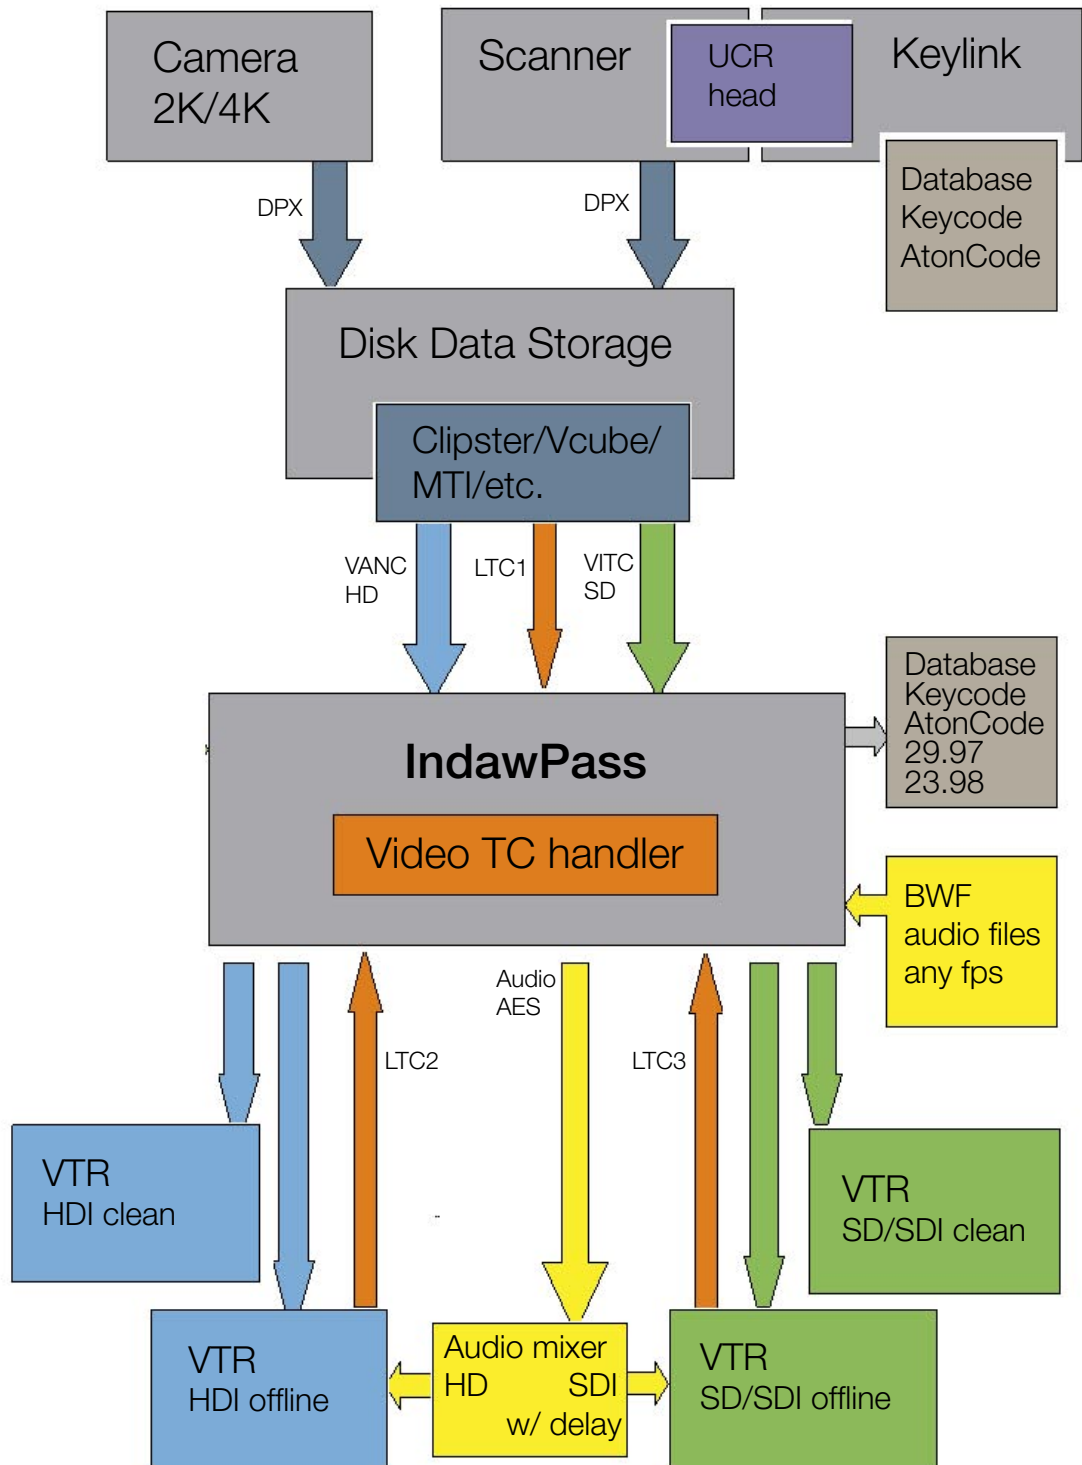

1a Disk Dailies

Aaton workflows: IndawPass

Note : the master video LTC is coming either from the VANC / VITC, or from the storage

generated LTC1, or from the recording VTR LTC2 / LTC3

1b Tape Dailies

Aaton workflows: IndawPass

Note : the master video LTC is coming either from the VANC / VITC, or from the storage

generated LTC1, or from the recording VTR LTC2 / LTC3