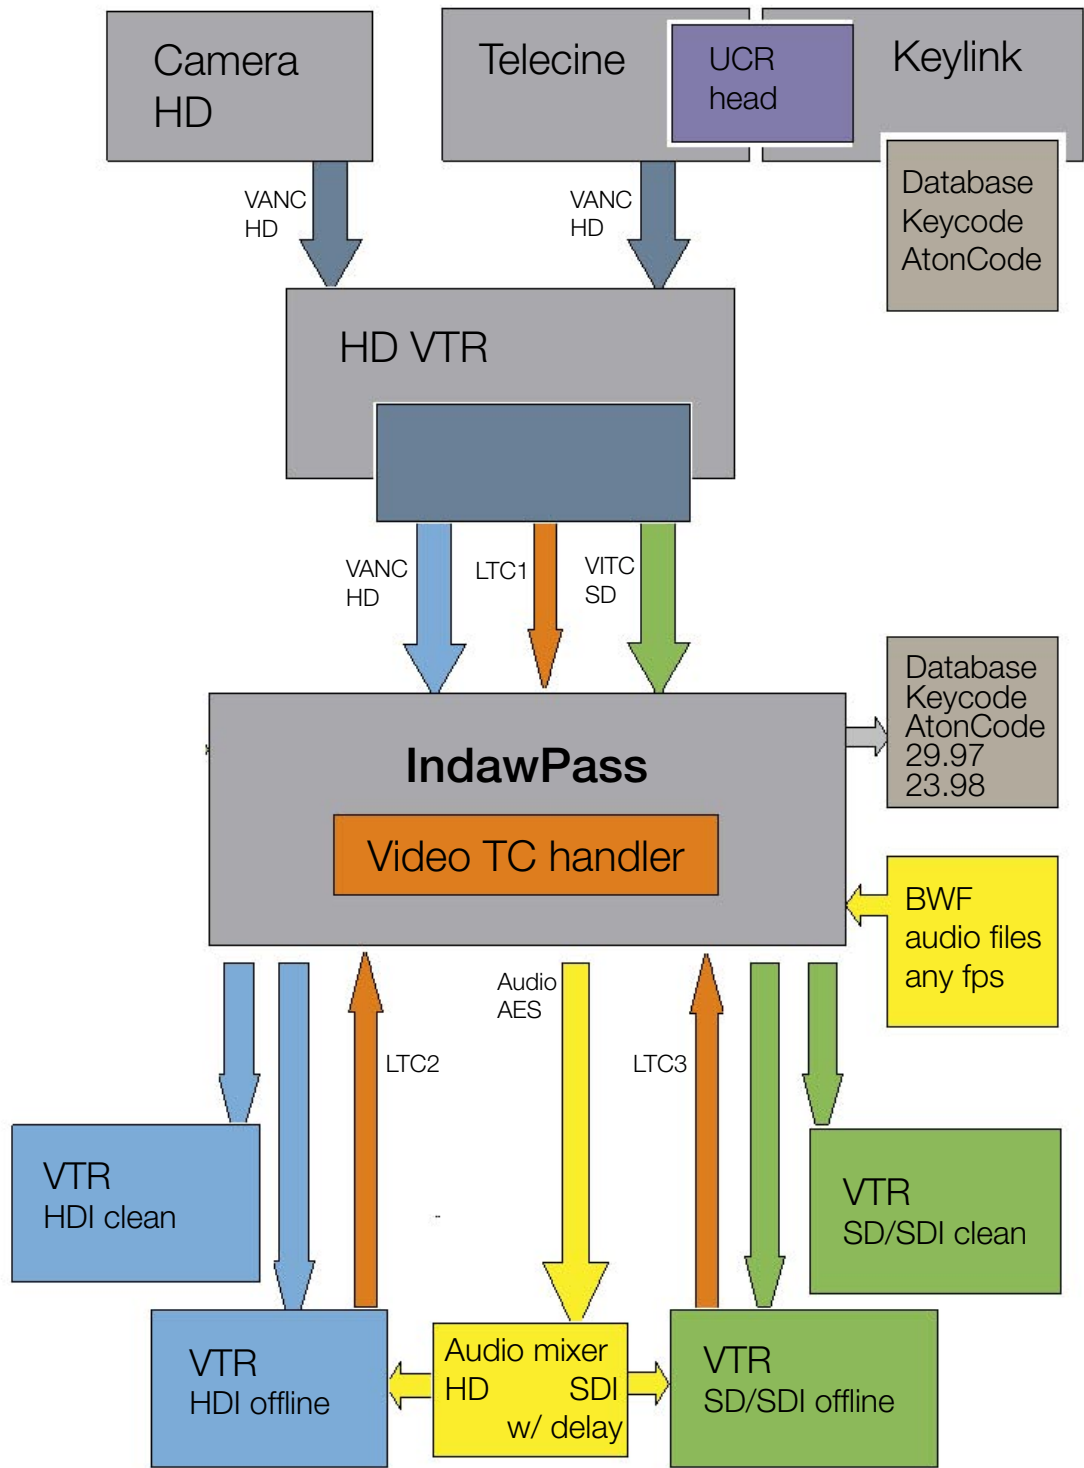

1a Disk Dailies

Aaton workflows: IndawPass

Note : the master video LTC is coming either from the VANC / VITC, or from the storage

generated LTC1, or from the recording VTR LTC2 / LTC3

1b Tape Dailies

Aaton workflows: IndawPass

Note : the master video LTC is coming either from the VANC / VITC, or from the storage

generated LTC1, or from the recording VTR LTC2 / LTC3